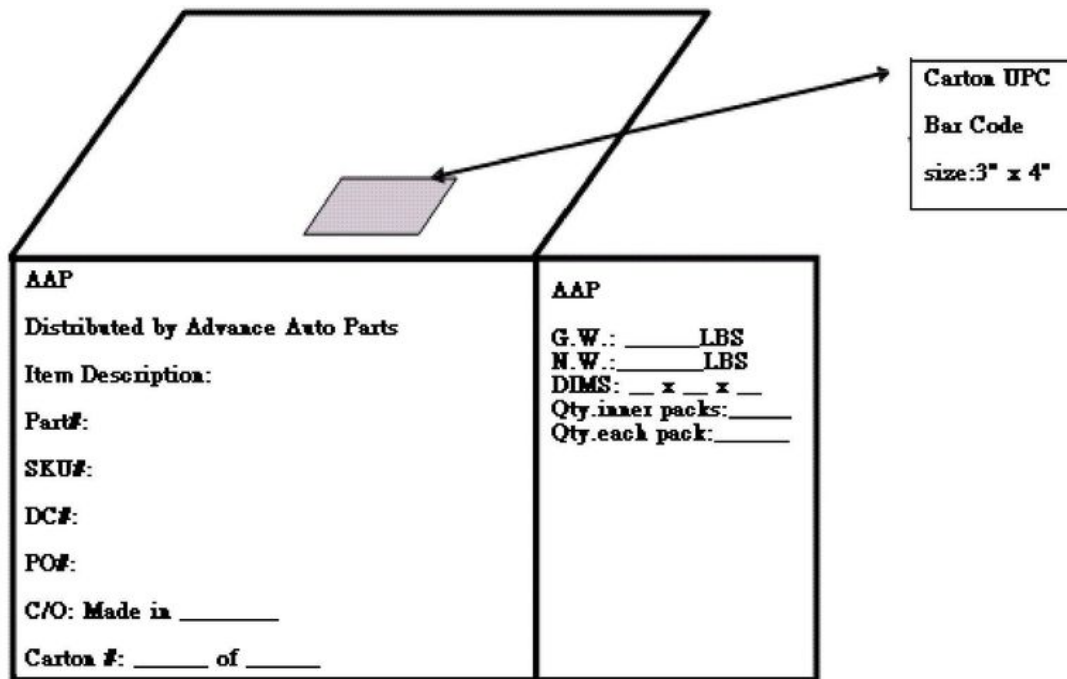

#### Description of Field Names on long side of Master Carton

- AAP = Advance Auto Parts
- Distributed by Advance Auto Parts = name of retailer
- Item Description = describe item as per Purchase Order
- Part# = manufacturer number assigned to article by AAP Merchandising department
- DC# = Two digit code identifying Advance DC location
- SKU# = item number assigned by AAP Merchandising department
- PO# = purchase order number issued by AAP Inventory Management department
- C/O = country of origin (i.e. "Made in China")
- Carton# \_\_\_ of \_\_\_ = the first field is the carton number and the second field is the total number of cartons under the same SKU per PO#. E.g. SKU 123456 under PO 99999 has 10 cartons. So, labeling will be 1 of 10, 2 of 10, etc.

#### Description of Field Names on short side of Master Carton

- G.W. lbs. = Gross weight of master carton in pounds (lbs.)

---

[Advance Auto Parts Employee Handbook Pdf](#)

Download from  
**Dreamstime.com**